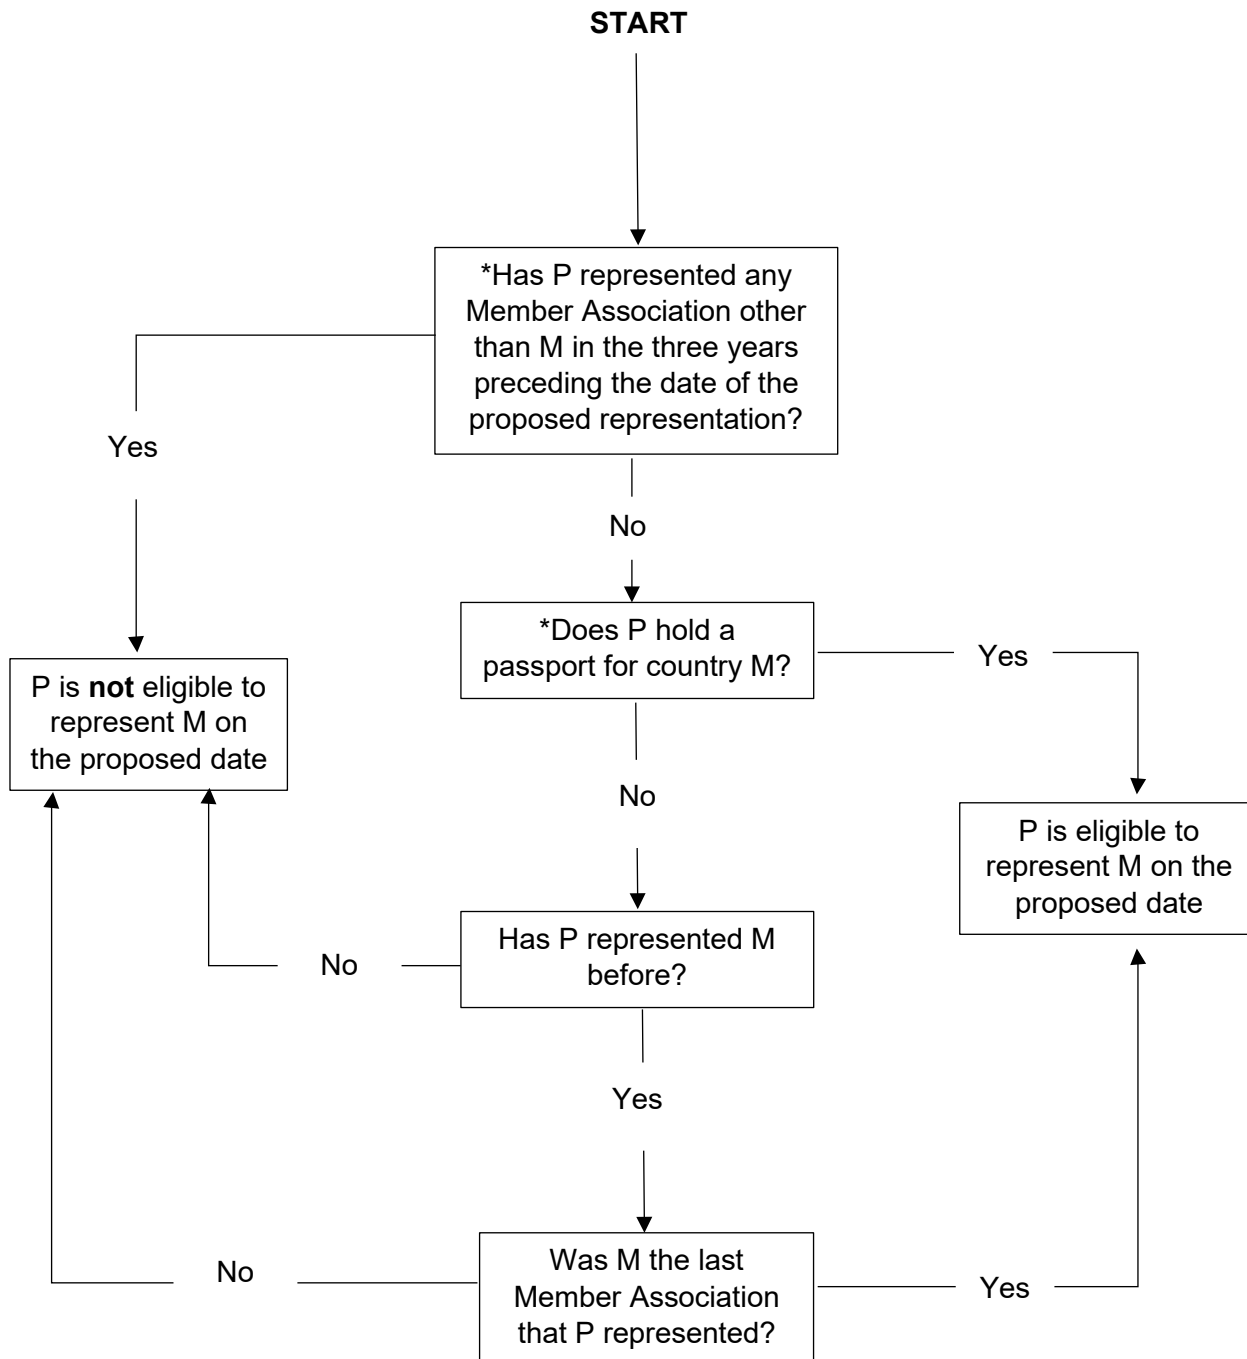

INTERNATIONAL REPRESENTATION CHART

*Eligibility of player P to represent Member Association M

*Special transitional provisions apply to a few specific players who were in the process of changing their representation when the Regulations were changed. BWF can provide further details, upon request.